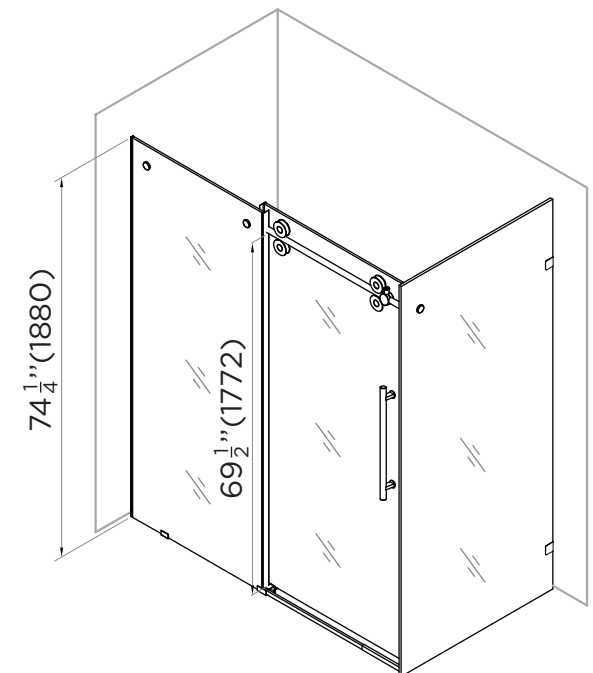

SPECIFICATIONS / TECHNICAL DATA

SHOWER DOOR SLIDING FRAMELESS

60"

HANDLE DIMENSIONS

ATTENTION! Dimensions may vary by up to 3/8". It is highly recommended to pull all dimensions of actual model for installation and measuring purposes.

MODEL# SER1-60