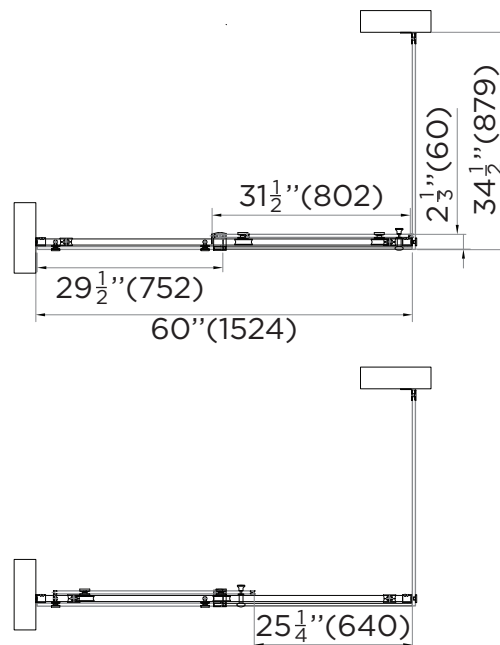

SPECIFICATIONS / TECHNICAL DATA

SHOWER DOOR SLIDING FRAMELESS

60"

HANDLE DIMENSIONS

ATTENTION! Dimensions may vary by up to 3/8". It is highly recommended to pull all dimensions of actual model for installation and measuring purposes.

MODEL# SER1-60