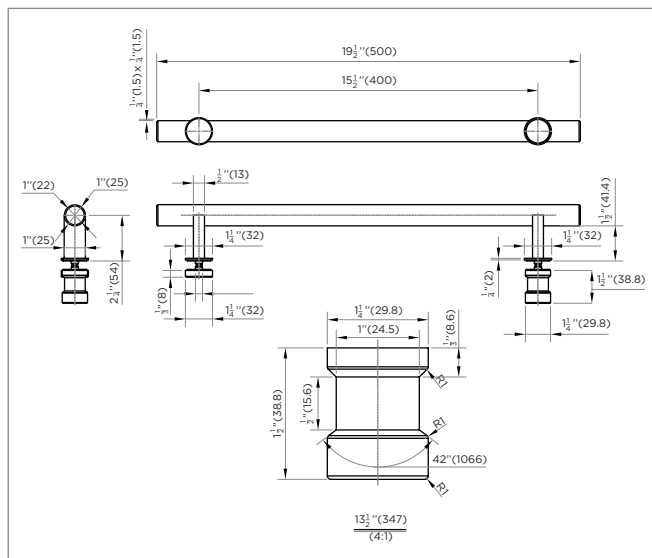

SPECIFICATIONS / TECHNICAL DATA

SHOWER DOOR SLIDING FRAMELESS

60"

HANDLE DIMENSIONS

ATTENTION! Dimensions may vary by up to 3/8". It is highly recommended to pull all dimensions of actual model for installation and measuring purposes.

MODEL# SER1-60